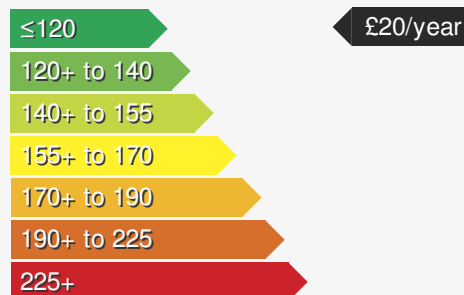

VEHICLE ROAD TAX

Road tax for this vehicle will be **£20/year**

MORE INFORMATION

For more information scan this code into your mobile phone

Every effort has been made to ensure the accuracy of the information above, however errors may occur. Do not rely entirely on this information but check with the dealership about items that may affect your decision to buy. Please disregard the mileage unless it is verified by an independent mileage search. The MPG figure above relates to a typical example of the model when new. This will vary according to the age, condition and mileage of the vehicle and should be used for comparison purposes only.