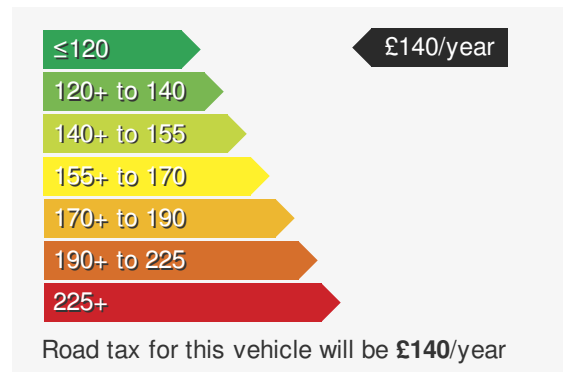

VEHICLE ROAD TAX

MORE INFORMATION

For more information scan this code into your mobile phone

Every effort has been made to ensure the accuracy of the information above, however errors may occur. Do not rely entirely on this information but check with the dealership about items that may affect your decision to buy. Please disregard the mileage unless it is verified by an independent mileage search. The MPG figure above relates to a typical example of the model when new. This will vary according to the age, condition and mileage of the vehicle and should be used for comparison purposes only.