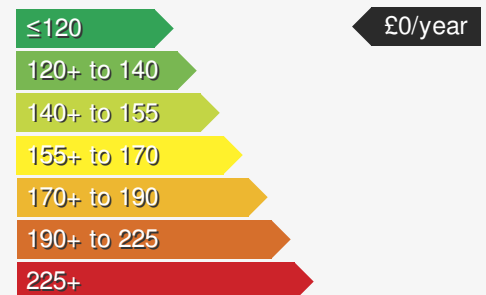

VEHICLE ROAD TAX

Road tax for this vehicle will be **£0/year**

MORE INFORMATION

For more information scan this code into your mobile phone

Every effort has been made to ensure the accuracy of the information above, however errors may occur. Do not rely entirely on this information but check with the dealership about items that may affect your decision to buy. Please disregard the mileage unless it is verified by an independent mileage search. The MPG figure above relates to a typical example of the model when new. This will vary according to the age, condition and mileage of the vehicle and should be used for comparison purposes only.