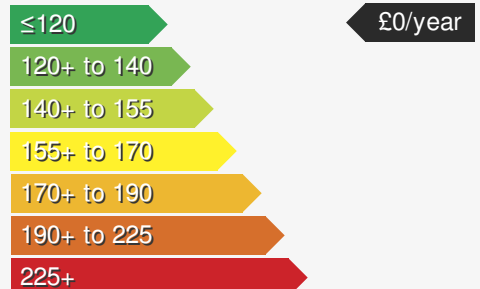

VEHICLE ROAD TAX

Road tax for this vehicle will be £0/year

Every effort has been made to ensure the accuracy of the information above, however errors may occur. Do not rely entirely on this information but check with the dealership about items that may affect your decision to buy. Please disregard the mileage unless it is verified by an independent mileage search. The MPG figure above relates to a typical example of the model when new. This will vary according to the age, condition and mileage of the vehicle and should be used for comparison purposes only.