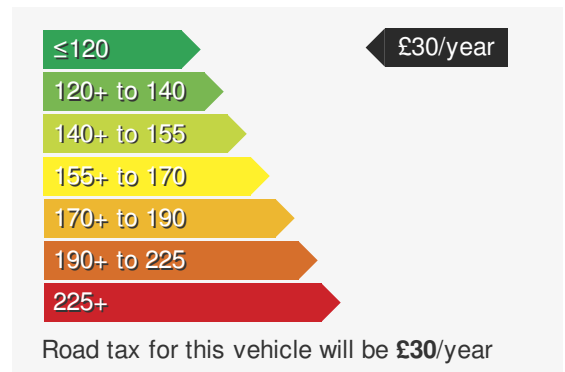

VEHICLE ROAD TAX

MORE INFORMATION

For more information scan this code into your mobile phone

Every effort has been made to ensure the accuracy of the information above, however errors may occur. Do not rely entirely on this information but check with the dealership about items that may affect your decision to buy. Please disregard the mileage unless it is verified by an independent mileage search. The MPG figure above relates to a typical example of the model when new. This will vary according to the age, condition and mileage of the vehicle and should be used for comparison purposes only.