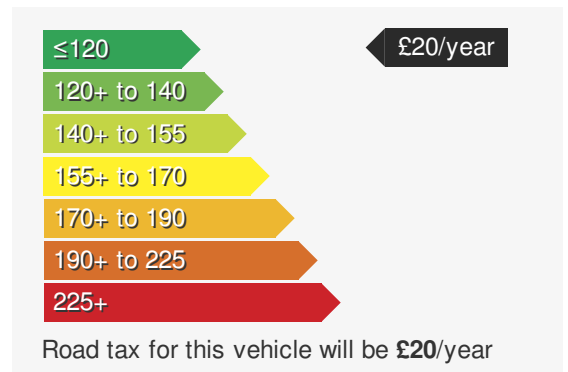

VEHICLE ROAD TAX

MORE INFORMATION

For more information scan this code into your mobile phone

Every effort has been made to ensure the accuracy of the information above, however errors may occur. Do not rely entirely on this information but check with the dealership about items that may affect your decision to buy. Please disregard the mileage unless it is verified by an independent mileage search. The MPG figure above relates to a typical example of the model when new. This will vary according to the age, condition and mileage of the vehicle and should be used for comparison purposes only.