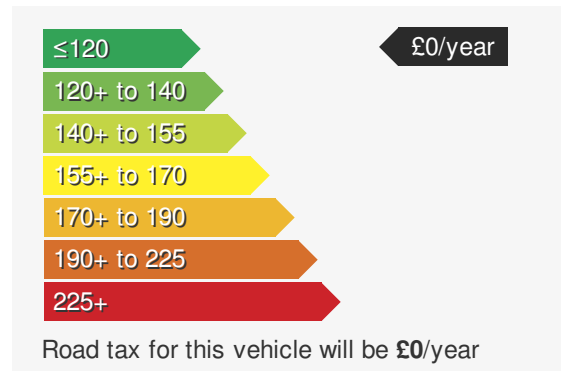

VEHICLE ROAD TAX

MORE INFORMATION

For more information scan this code into your mobile phone

Every effort has been made to ensure the accuracy of the information above, however errors may occur. Do not rely entirely on this information but check with the dealership about items that may affect your decision to buy. Please disregard the mileage unless it is verified by an independent mileage search. The MPG figure above relates to a typical example of the model when new. This will vary according to the age, condition and mileage of the vehicle and should be used for comparison purposes only.