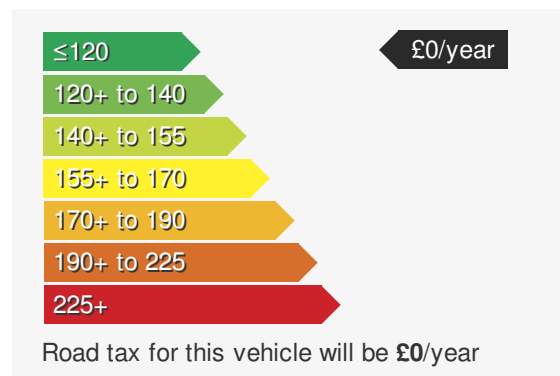

VEHICLE ROAD TAX

MORE INFORMATION

For more information scan this code into your mobile phone

Every effort has been made to ensure the accuracy of the information above, however errors may occur. Do not rely entirely on this information but check with the dealership about items that may affect your decision to buy. Please disregard the mileage unless it is verified by an independent mileage search. The MPG figure above relates to a typical example of the model when new. This will vary according to the age, condition and mileage of the vehicle and should be used for comparison purposes only.