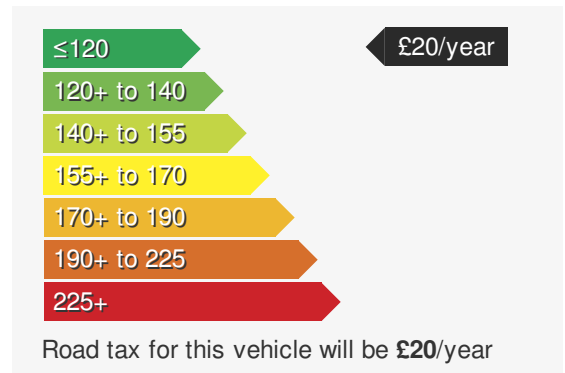

VEHICLE ROAD TAX

MORE INFORMATION

For more information scan this code into your mobile phone

Every effort has been made to ensure the accuracy of the information above, however errors may occur. Do not rely entirely on this information but check with the dealership about items that may affect your decision to buy. Please disregard the mileage unless it is verified by an independent mileage search. The MPG figure above relates to a typical example of the model when new. This will vary according to the age, condition and mileage of the vehicle and should be used for comparison purposes only.