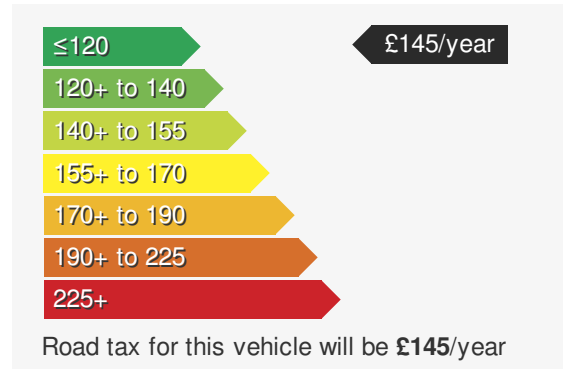

VEHICLE DETAILS

Date First Registered:	Jun 2019	Body Style:	Hatchback
Registration:	YNZ6834	Colour:	Tornado Red
Mileage:	100	Doors:	3
Fuel Type:	Petrol	MPG combined:	67
Transmission:	Manual	Insurance group:	1E

For more information scan this code into your mobile phone

VEHICLE ROAD TAX

Every effort has been made to ensure the accuracy of the information above, however errors may occur. Do not rely entirely on this information but check with the dealership about items that may affect your decision to buy. Please disregard the mileage unless it is verified by an independent mileage search. The MPG figure above relates to a typical example of the model when new. This will vary according to the age, condition and mileage of the vehicle and should be used for comparison purposes only.