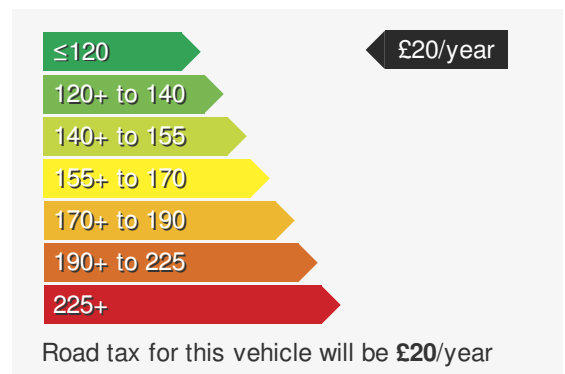

VEHICLE ROAD TAX

MORE INFORMATION

For more information scan this code into your mobile phone

Every effort has been made to ensure the accuracy of the information above, however errors may occur. Do not rely entirely on this information but check with the dealership about items that may affect your decision to buy. Please disregard the mileage unless it is verified by an independent mileage search. The MPG figure above relates to a typical example of the model when new. This will vary according to the age, condition and mileage of the vehicle and should be used for comparison purposes only.