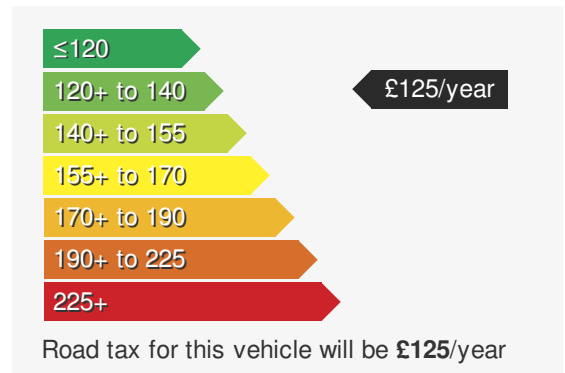

VEHICLE ROAD TAX

MORE INFORMATION

For more information scan this code into your mobile phone

Every effort has been made to ensure the accuracy of the information above, however errors may occur. Do not rely entirely on this information but check with the dealership about items that may affect your decision to buy. Please disregard the mileage unless it is verified by an independent mileage search. The MPG figure above relates to a typical example of the model when new. This will vary according to the age, condition and mileage of the vehicle and should be used for comparison purposes only.