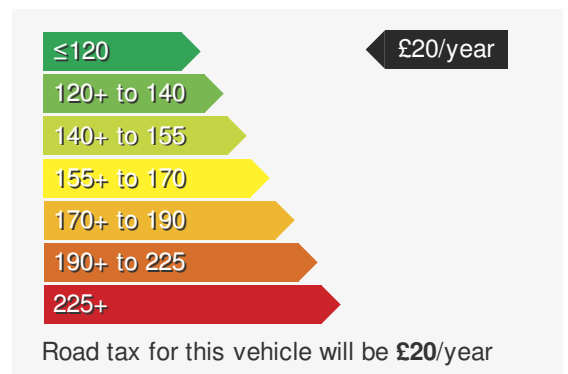

VEHICLE ROAD TAX

MORE INFORMATION

For more information scan this code into your mobile phone

Every effort has been made to ensure the accuracy of the information above, however errors may occur. Do not rely entirely on this information but check with the dealership about items that may affect your decision to buy. Please disregard the mileage unless it is verified by an independent mileage search. The MPG figure above relates to a typical example of the model when new. This will vary according to the age, condition and mileage of the vehicle and should be used for comparison purposes only.