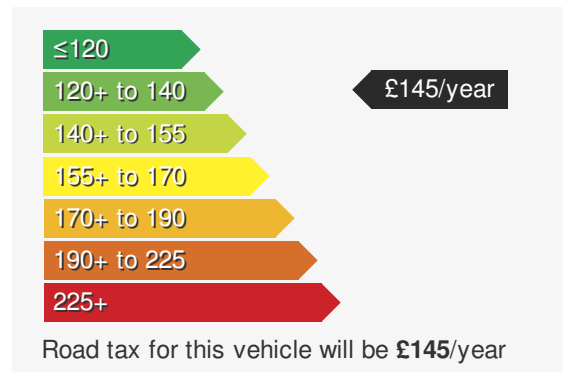

VEHICLE ROAD TAX

MORE INFORMATION

For more information scan this code into your mobile phone

Every effort has been made to ensure the accuracy of the information above, however errors may occur. Do not rely entirely on this information but check with the dealership about items that may affect your decision to buy. Please disregard the mileage unless it is verified by an independent mileage search. The MPG figure above relates to a typical example of the model when new. This will vary according to the age, condition and mileage of the vehicle and should be used for comparison purposes only.