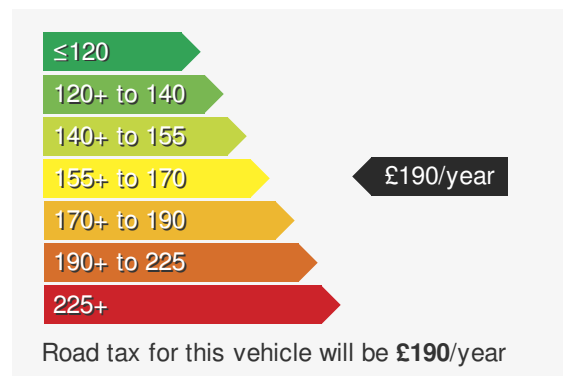

VEHICLE ROAD TAX

MORE INFORMATION

For more information scan this code into your mobile phone

Every effort has been made to ensure the accuracy of the information above, however errors may occur. Do not rely entirely on this information but check with the dealership about items that may affect your decision to buy. Please disregard the mileage unless it is verified by an independent mileage search. The MPG figure above relates to a typical example of the model when new. This will vary according to the age, condition and mileage of the vehicle and should be used for comparison purposes only.