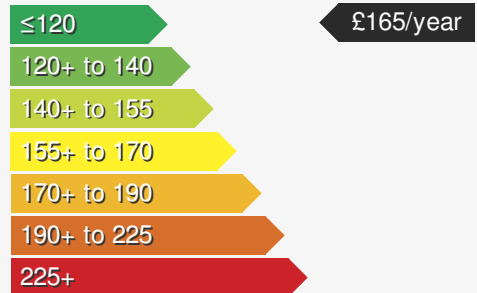

VEHICLE ROAD TAX

Road tax for this vehicle will be **£165/year**

Every effort has been made to ensure the accuracy of the information above, however errors may occur. Do not rely entirely on this information but check with the dealership about items that may affect your decision to buy. Please disregard the mileage unless it is verified by an independent mileage search. The MPG figure above relates to a typical example of the model when new. This will vary according to the age, condition and mileage of the vehicle and should be used for comparison purposes only.