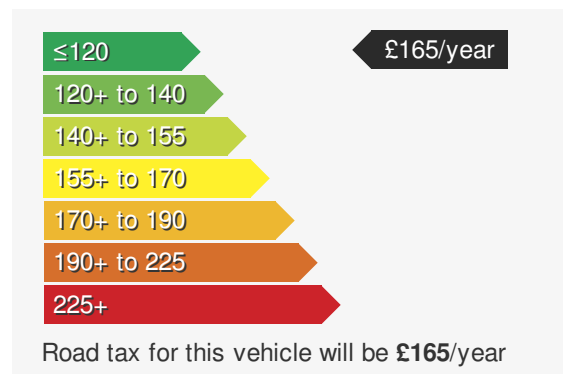

PEUGEOT 3008 1.6 BHD1 S/S ALLURE

£15450.00

VEHICLE DETAILS

Date First Registered:	Mar 2018	Body Style:	Estate
Registration:	BU18GXN	Colour:	Bronze
Mileage:	51,123	Doors:	5
Fuel Type:	Diesel	MPG combined:	70
Transmission:	Manual	Insurance group:	16E

VEHICLE ROAD TAX

Every effort has been made to ensure the accuracy of the information above, however errors may occur. Do not rely entirely on this information but check with the dealership about items that may affect your decision to buy. Please disregard the mileage unless it is verified by an independent mileage search. The MPG figure above relates to a typical example of the model when new. This will vary according to the age, condition and mileage of the vehicle and should be used for comparison purposes only.