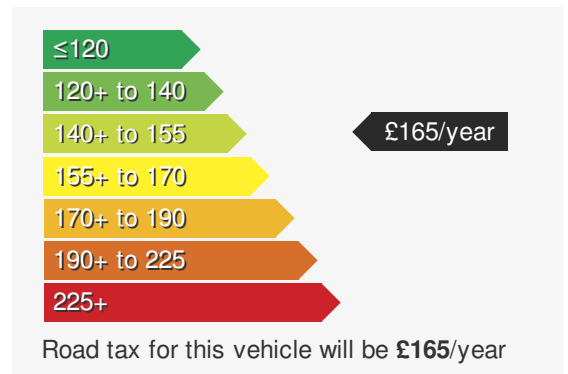

VEHICLE ROAD TAX

MORE INFORMATION

For more information scan this code into your mobile phone

Every effort has been made to ensure the accuracy of the information above, however errors may occur. Do not rely entirely on this information but check with the dealership about items that may affect your decision to buy. Please disregard the mileage unless it is verified by an independent mileage search. The MPG figure above relates to a typical example of the model when new. This will vary according to the age, condition and mileage of the vehicle and should be used for comparison purposes only.