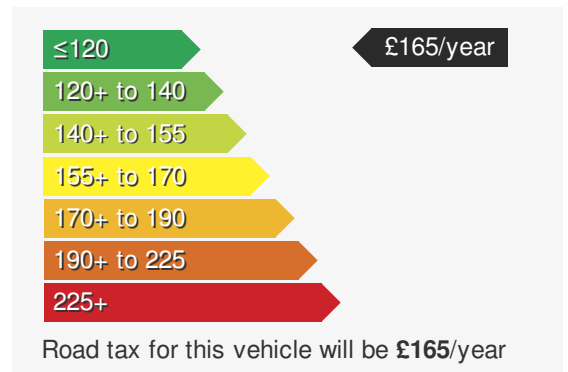

VEHICLE ROAD TAX

MORE INFORMATION

For more information scan this code into your mobile phone

Every effort has been made to ensure the accuracy of the information above, however errors may occur. Do not rely entirely on this information but check with the dealership about items that may affect your decision to buy. Please disregard the mileage unless it is verified by an independent mileage search. The MPG figure above relates to a typical example of the model when new. This will vary according to the age, condition and mileage of the vehicle and should be used for comparison purposes only.