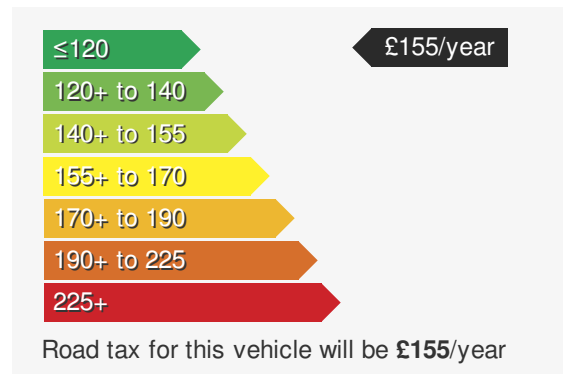

VEHICLE ROAD TAX

MORE INFORMATION

For more information scan this code into your mobile phone

Every effort has been made to ensure the accuracy of the information above, however errors may occur. Do not rely entirely on this information but check with the dealership about items that may affect your decision to buy. Please disregard the mileage unless it is verified by an independent mileage search. The MPG figure above relates to a typical example of the model when new. This will vary according to the age, condition and mileage of the vehicle and should be used for comparison purposes only.