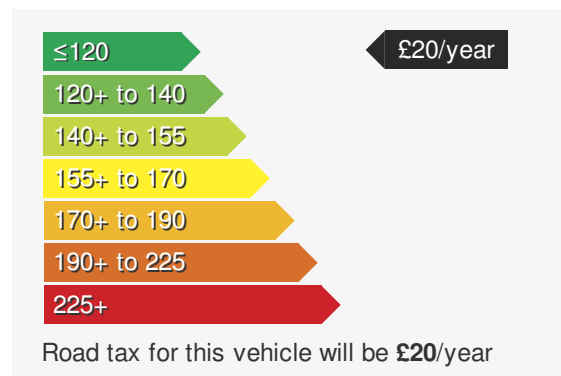

VEHICLE ROAD TAX

MORE INFORMATION

For more information scan this code into your mobile phone

Every effort has been made to ensure the accuracy of the information above, however errors may occur. Do not rely entirely on this information but check with the dealership about items that may affect your decision to buy. Please disregard the mileage unless it is verified by an independent mileage search. The MPG figure above relates to a typical example of the model when new. This will vary according to the age, condition and mileage of the vehicle and should be used for comparison purposes only.