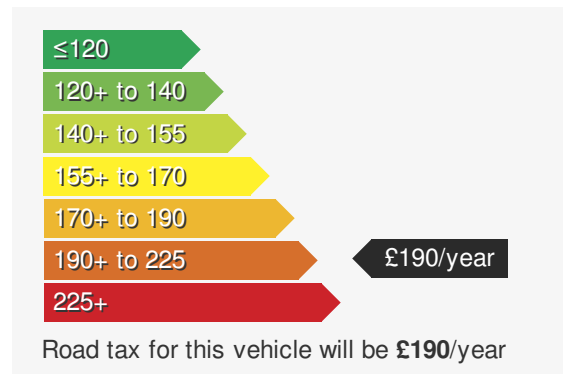

VEHICLE ROAD TAX

MORE INFORMATION

For more information scan this code into your mobile phone

Every effort has been made to ensure the accuracy of the information above, however errors may occur. Do not rely entirely on this information but check with the dealership about items that may affect your decision to buy. Please disregard the mileage unless it is verified by an independent mileage search. The MPG figure above relates to a typical example of the model when new. This will vary according to the age, condition and mileage of the vehicle and should be used for comparison purposes only.