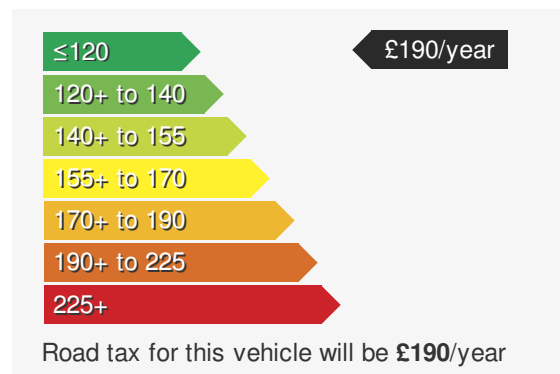

VEHICLE ROAD TAX

MORE INFORMATION

For more information scan this code into your mobile phone

Every effort has been made to ensure the accuracy of the information above, however errors may occur. Do not rely entirely on this information but check with the dealership about items that may affect your decision to buy. Please disregard the mileage unless it is verified by an independent mileage search. The MPG figure above relates to a typical example of the model when new. This will vary according to the age, condition and mileage of the vehicle and should be used for comparison purposes only.