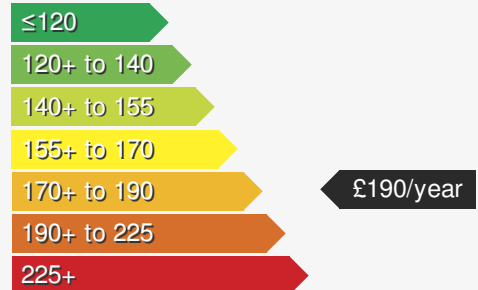

VEHICLE ROAD TAX

Road tax for this vehicle will be **£190/year**

Every effort has been made to ensure the accuracy of the information above, however errors may occur. Do not rely entirely on this information but check with the dealership about items that may affect your decision to buy. Please disregard the mileage unless it is verified by an independent mileage search. The MPG figure above relates to a typical example of the model when new. This will vary according to the age, condition and mileage of the vehicle and should be used for comparison purposes only.