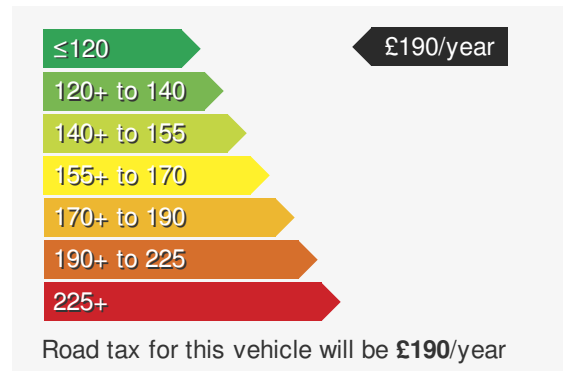

SEAT LEON 2.0 TDI XCELLENCE LUX 150 BHP, LEATHER

£13495.00

VEHICLE DETAILS

Date First Registered:	Mar 2020	Body Style:	Hatchback
Registration:	WU20HND	Colour:	Red
Mileage:	38,000	Doors:	5
Fuel Type:	Diesel	MPG combined:	55
Transmission:	Manual	Insurance group:	21E

VEHICLE ROAD TAX

Every effort has been made to ensure the accuracy of the information above, however errors may occur. Do not rely entirely on this information but check with the dealership about items that may affect your decision to buy. Please disregard the mileage unless it is verified by an independent mileage search. The MPG figure above relates to a typical example of the model when new. This will vary according to the age, condition and mileage of the vehicle and should be used for comparison purposes only.