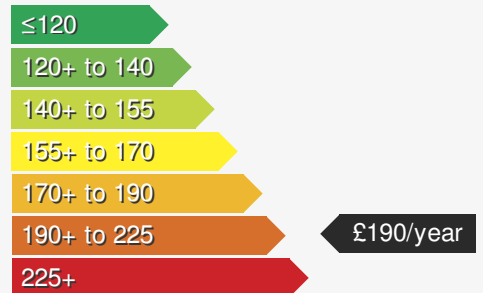

VEHICLE ROAD TAX

Road tax for this vehicle will be £190/year

Every effort has been made to ensure the accuracy of the information above, however errors may occur. Do not rely entirely on this information but check with the dealership about items that may affect your decision to buy. Please disregard the mileage unless it is verified by an independent mileage search. The MPG figure above relates to a typical example of the model when new. This will vary according to the age, condition and mileage of the vehicle and should be used for comparison purposes only.