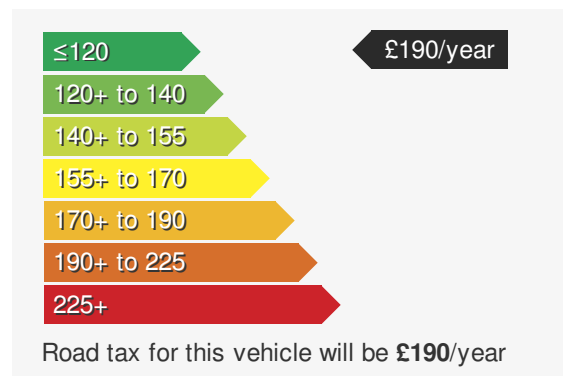

VEHICLE ROAD TAX

MORE INFORMATION

For more information scan this code into your mobile phone

Every effort has been made to ensure the accuracy of the information above, however errors may occur. Do not rely entirely on this information but check with the dealership about items that may affect your decision to buy. Please disregard the mileage unless it is verified by an independent mileage search. The MPG figure above relates to a typical example of the model when new. This will vary according to the age, condition and mileage of the vehicle and should be used for comparison purposes only.