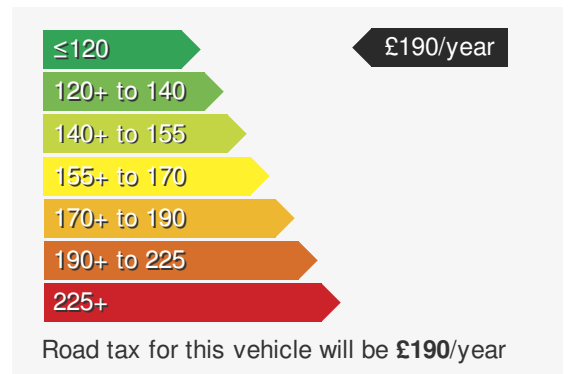

MAZDA 2 1.5 SE-L PLUS

£9295.00

VEHICLE DETAILS

Date First Registered:	Oct 2018	Body Style:	Hatchback
Registration:	NRZ9364	Colour:	White
Mileage:	38,186	Doors:	5
Fuel Type:	Petrol	MPG combined:	49
Transmission:	Manual	Insurance group:	13E

VEHICLE ROAD TAX

Every effort has been made to ensure the accuracy of the information above, however errors may occur. Do not rely entirely on this information but check with the dealership about items that may affect your decision to buy. Please disregard the mileage unless it is verified by an independent mileage search. The MPG figure above relates to a typical example of the model when new. This will vary according to the age, condition and mileage of the vehicle and should be used for comparison purposes only.