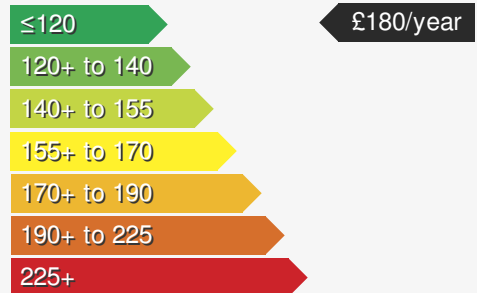

VEHICLE ROAD TAX

Road tax for this vehicle will be £180/year

Every effort has been made to ensure the accuracy of the information above, however errors may occur. Do not rely entirely on this information but check with the dealership about items that may affect your decision to buy. Please disregard the mileage unless it is verified by an independent mileage search. The MPG figure above relates to a typical example of the model when new. This will vary according to the age, condition and mileage of the vehicle and should be used for comparison purposes only.