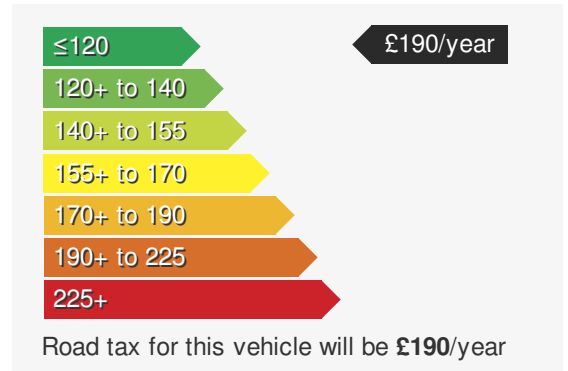

VEHICLE DETAILS

Date First Registered:	Sep 2023	Body Style:	Hatchback
Registration:	CYZ3819	Colour:	Reflex Silver
Mileage:	100	Doors:	5
Fuel Type:	Petrol	MPG combined:	54
Transmission:	Manual	Insurance group:	9E

VEHICLE ROAD TAX

Every effort has been made to ensure the accuracy of the information above, however errors may occur. Do not rely entirely on this information but check with the dealership about items that may affect your decision to buy. Please disregard the mileage unless it is verified by an independent mileage search. The MPG figure above relates to a typical example of the model when new. This will vary according to the age, condition and mileage of the vehicle and should be used for comparison purposes only.