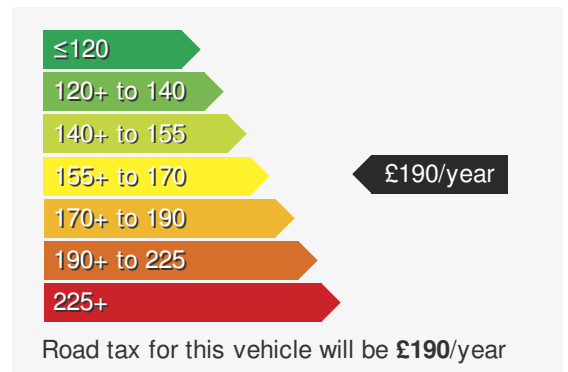

VEHICLE ROAD TAX

MORE INFORMATION

For more information scan this code into your mobile phone

Every effort has been made to ensure the accuracy of the information above, however errors may occur. Do not rely entirely on this information but check with the dealership about items that may affect your decision to buy. Please disregard the mileage unless it is verified by an independent mileage search. The MPG figure above relates to a typical example of the model when new. This will vary according to the age, condition and mileage of the vehicle and should be used for comparison purposes only.