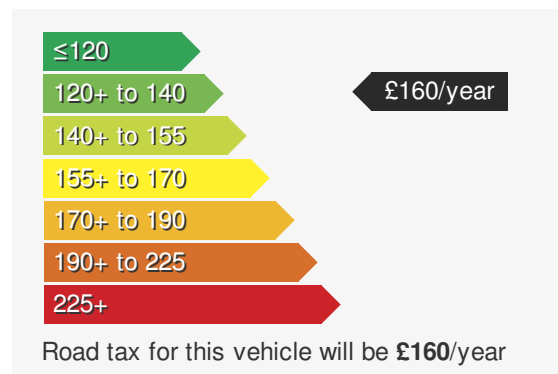

VEHICLE ROAD TAX

MORE INFORMATION

For more information scan this code into your mobile phone

Every effort has been made to ensure the accuracy of the information above, however errors may occur. Do not rely entirely on this information but check with the dealership about items that may affect your decision to buy. Please disregard the mileage unless it is verified by an independent mileage search. The MPG figure above relates to a typical example of the model when new. This will vary according to the age, condition and mileage of the vehicle and should be used for comparison purposes only.