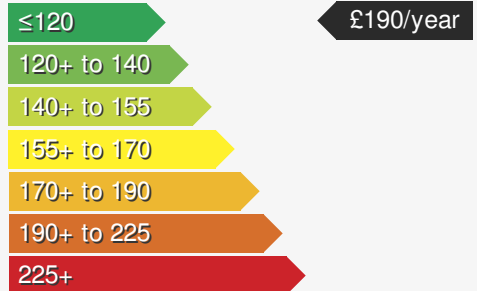

VEHICLE ROAD TAX

Road tax for this vehicle will be **£190/year**

Every effort has been made to ensure the accuracy of the information above, however errors may occur. Do not rely entirely on this information but check with the dealership about items that may affect your decision to buy. Please disregard the mileage unless it is verified by an independent mileage search. The MPG figure above relates to a typical example of the model when new. This will vary according to the age, condition and mileage of the vehicle and should be used for comparison purposes only.