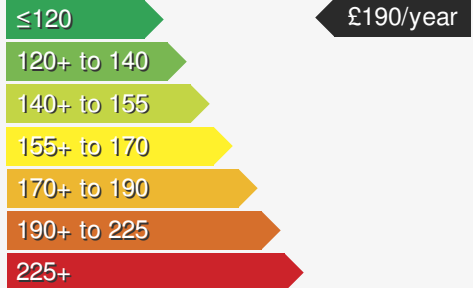

VEHICLE ROAD TAX

Road tax for this vehicle will be **£190/year**

Every effort has been made to ensure the accuracy of the information above, however errors may occur. Do not rely entirely on this information but check with the dealership about items that may affect your decision to buy. Please disregard the mileage unless it is verified by an independent mileage search. The MPG figure above relates to a typical example of the model when new. This will vary according to the age, condition and mileage of the vehicle and should be used for comparison purposes only.