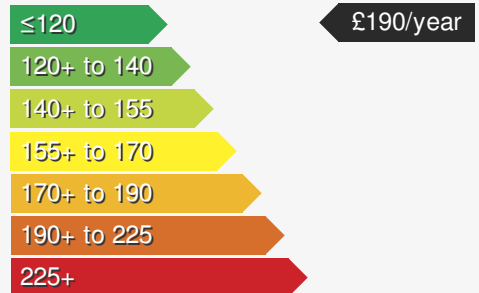

VEHICLE ROAD TAX

Road tax for this vehicle will be **£190/year**

Every effort has been made to ensure the accuracy of the information above, however errors may occur. Do not rely entirely on this information but check with the dealership about items that may affect your decision to buy. Please disregard the mileage unless it is verified by an independent mileage search. The MPG figure above relates to a typical example of the model when new. This will vary according to the age, condition and mileage of the vehicle and should be used for comparison purposes only.