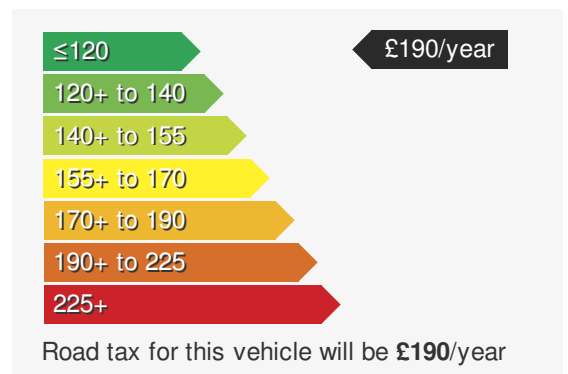

VEHICLE ROAD TAX

MORE INFORMATION

For more information scan this code into your mobile phone

Every effort has been made to ensure the accuracy of the information above, however errors may occur. Do not rely entirely on this information but check with the dealership about items that may affect your decision to buy. Please disregard the mileage unless it is verified by an independent mileage search. The MPG figure above relates to a typical example of the model when new. This will vary according to the age, condition and mileage of the vehicle and should be used for comparison purposes only.