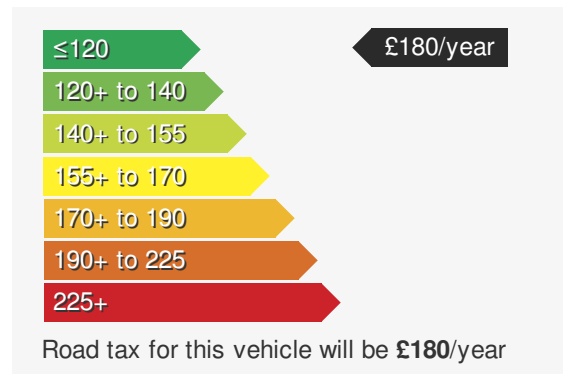

VEHICLE ROAD TAX

MORE INFORMATION

For more information scan this code into your mobile phone

Every effort has been made to ensure the accuracy of the information above, however errors may occur. Do not rely entirely on this information but check with the dealership about items that may affect your decision to buy. Please disregard the mileage unless it is verified by an independent mileage search. The MPG figure above relates to a typical example of the model when new. This will vary according to the age, condition and mileage of the vehicle and should be used for comparison purposes only.