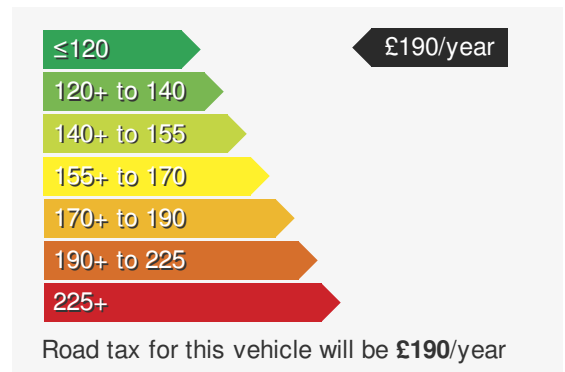

VEHICLE ROAD TAX

MORE INFORMATION

For more information scan this code into your mobile phone

Every effort has been made to ensure the accuracy of the information above, however errors may occur. Do not rely entirely on this information but check with the dealership about items that may affect your decision to buy. Please disregard the mileage unless it is verified by an independent mileage search. The MPG figure above relates to a typical example of the model when new. This will vary according to the age, condition and mileage of the vehicle and should be used for comparison purposes only.