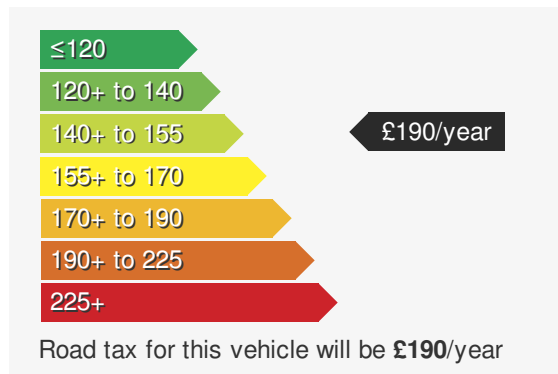

VEHICLE DETAILS

Date First Registered:	Mar 2020	Body Style:	Coupe
Registration:	SK20FHS	Colour:	Pure White
Mileage:	38,887	Doors:	5
Fuel Type:	Petrol	MPG combined:	47
Transmission:	Auto /DSG	Insurance group:	26E

VEHICLE ROAD TAX

Every effort has been made to ensure the accuracy of the information above, however errors may occur. Do not rely entirely on this information but check with the dealership about items that may affect your decision to buy. Please disregard the mileage unless it is verified by an independent mileage search. The MPG figure above relates to a typical example of the model when new. This will vary according to the age, condition and mileage of the vehicle and should be used for comparison purposes only.