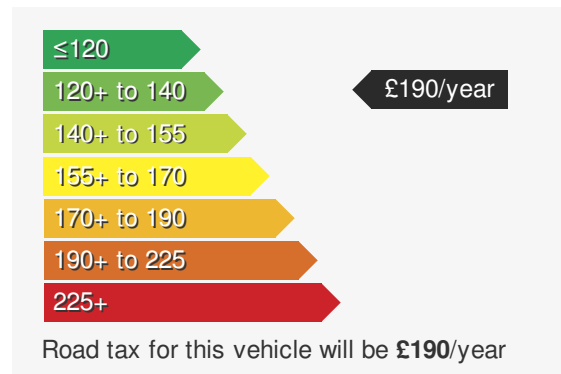

VEHICLE ROAD TAX

MORE INFORMATION

For more information scan this code into your mobile phone

Every effort has been made to ensure the accuracy of the information above, however errors may occur. Do not rely entirely on this information but check with the dealership about items that may affect your decision to buy. Please disregard the mileage unless it is verified by an independent mileage search. The MPG figure above relates to a typical example of the model when new. This will vary according to the age, condition and mileage of the vehicle and should be used for comparison purposes only.