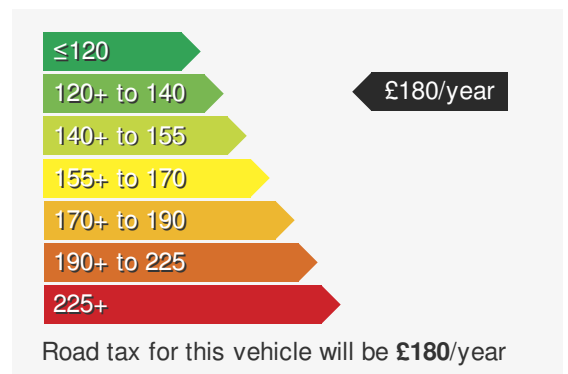

VEHICLE ROAD TAX

MORE INFORMATION

□ For more information scan this code into your mobile phone

Every effort has been made to ensure the accuracy of the information above, however errors may occur. Do not rely entirely on this information but check with the dealership about items that may affect your decision to buy. Please disregard the mileage unless it is verified by an independent mileage search. The MPG figure above relates to a typical example of the model when new. This will vary according to the age, condition and mileage of the vehicle and should be used for comparison purposes only.