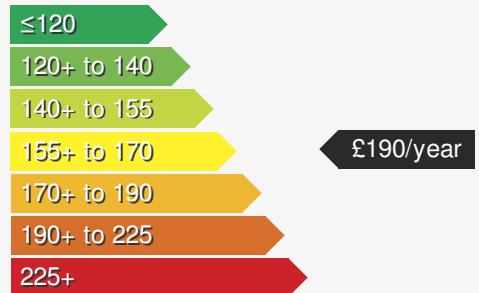

VEHICLE ROAD TAX

Road tax for this vehicle will be £190/year

Every effort has been made to ensure the accuracy of the information above, however errors may occur. Do not rely entirely on this information but check with the dealership about items that may affect your decision to buy. Please disregard the mileage unless it is verified by an independent mileage search. The MPG figure above relates to a typical example of the model when new. This will vary according to the age, condition and mileage of the vehicle and should be used for comparison purposes only.