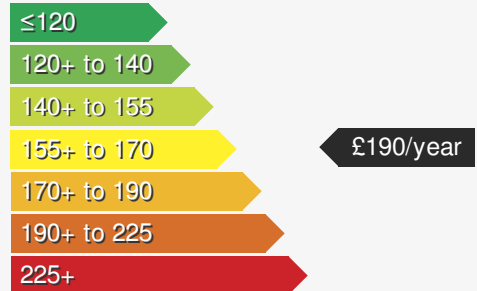

VEHICLE ROAD TAX

£190/year

Road tax for this vehicle will be £190/year

Every effort has been made to ensure the accuracy of the information above, however errors may occur. Do not rely entirely on this information but check with the dealership about items that may affect your decision to buy. Please disregard the mileage unless it is verified by an independent mileage search. The MPG figure above relates to a typical example of the model when new. This will vary according to the age, condition and mileage of the vehicle and should be used for comparison purposes only.