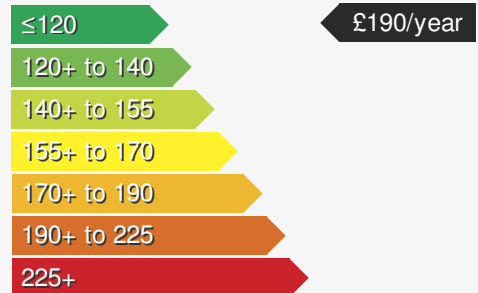

VEHICLE ROAD TAX

Road tax for this vehicle will be £190/year

Every effort has been made to ensure the accuracy of the information above, however errors may occur. Do not rely entirely on this information but check with the dealership about items that may affect your decision to buy. Please disregard the mileage unless it is verified by an independent mileage search. The MPG figure above relates to a typical example of the model when new. This will vary according to the age, condition and mileage of the vehicle and should be used for comparison purposes only.