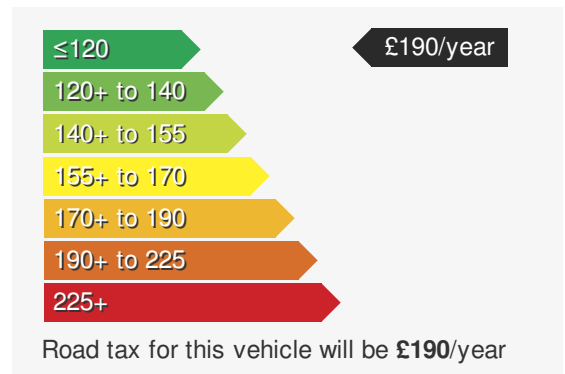

VEHICLE ROAD TAX

MORE INFORMATION

For more information scan this code into your mobile phone

Every effort has been made to ensure the accuracy of the information above, however errors may occur. Do not rely entirely on this information but check with the dealership about items that may affect your decision to buy. Please disregard the mileage unless it is verified by an independent mileage search. The MPG figure above relates to a typical example of the model when new. This will vary according to the age, condition and mileage of the vehicle and should be used for comparison purposes only.