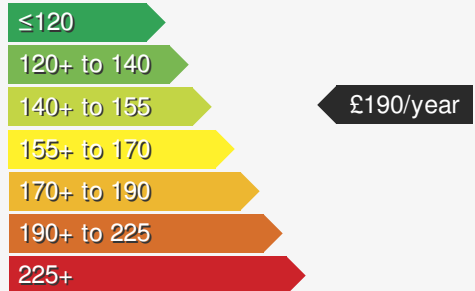

VEHICLE ROAD TAX

£190/year

Road tax for this vehicle will be £190/year

Every effort has been made to ensure the accuracy of the information above, however errors may occur. Do not rely entirely on this information but check with the dealership about items that may affect your decision to buy. Please disregard the mileage unless it is verified by an independent mileage search. The MPG figure above relates to a typical example of the model when new. This will vary according to the age, condition and mileage of the vehicle and should be used for comparison purposes only.