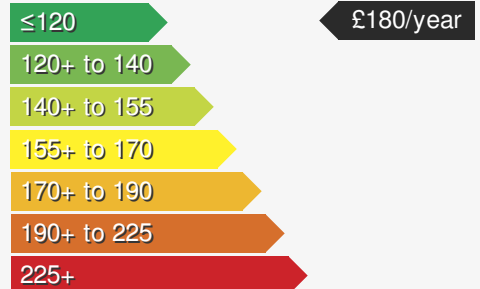

VEHICLE ROAD TAX

Road tax for this vehicle will be **£180/year**

Every effort has been made to ensure the accuracy of the information above, however errors may occur. Do not rely entirely on this information but check with the dealership about items that may affect your decision to buy. Please disregard the mileage unless it is verified by an independent mileage search. The MPG figure above relates to a typical example of the model when new. This will vary according to the age, condition and mileage of the vehicle and should be used for comparison purposes only.