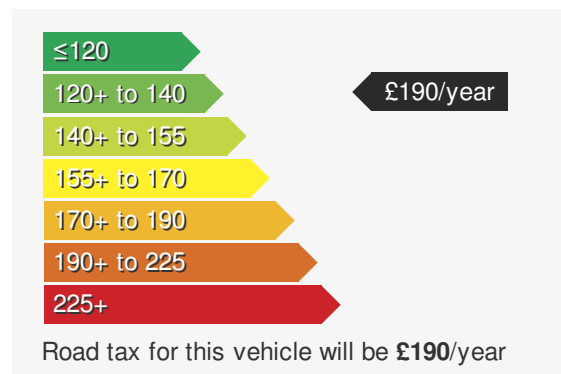

VEHICLE DETAILS

Date First Registered:	Mar 2016	Body Style:	Hatchback
Registration:	AU16ZfZ	Colour:	Reflex Silver
Mileage:	51,723	Doors:	5
Fuel Type:	Diesel	MPG combined:	54
Transmission:	Auto /DSG	Insurance group:	20E

MORE INFORMATION

For more information scan this code into your mobile phone

VEHICLE ROAD TAX

Every effort has been made to ensure the accuracy of the information above, however errors may occur. Do not rely entirely on this information but check with the dealership about items that may affect your decision to buy. Please disregard the mileage unless it is verified by an independent mileage search. The MPG figure above relates to a typical example of the model when new. This will vary according to the age, condition and mileage of the vehicle and should be used for comparison purposes only.