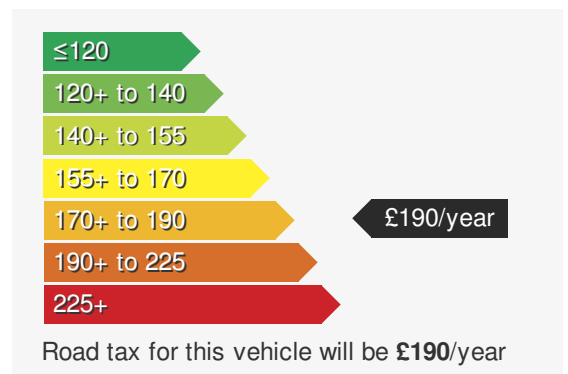

VEHICLE ROAD TAX

Every effort has been made to ensure the accuracy of the information above, however errors may occur. Do not rely entirely on this information but check with the dealership about items that may affect your decision to buy. Please disregard the mileage unless it is verified by an independent mileage search. The MPG figure above relates to a typical example of the model when new. This will vary according to the age, condition and mileage of the vehicle and should be used for comparison purposes only.