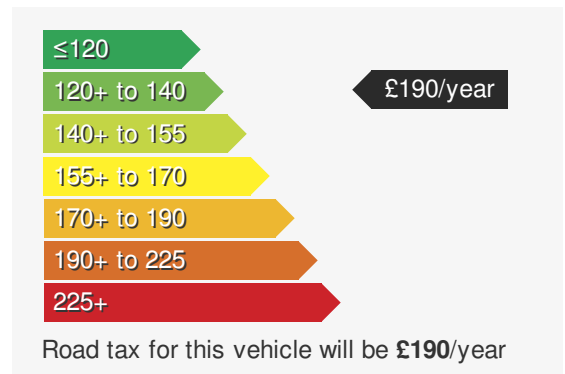

VEHICLE ROAD TAX

Every effort has been made to ensure the accuracy of the information above, however errors may occur. Do not rely entirely on this information but check with the dealership about items that may affect your decision to buy. Please disregard the mileage unless it is verified by an independent mileage search. The MPG figure above relates to a typical example of the model when new. This will vary according to the age, condition and mileage of the vehicle and should be used for comparison purposes only.