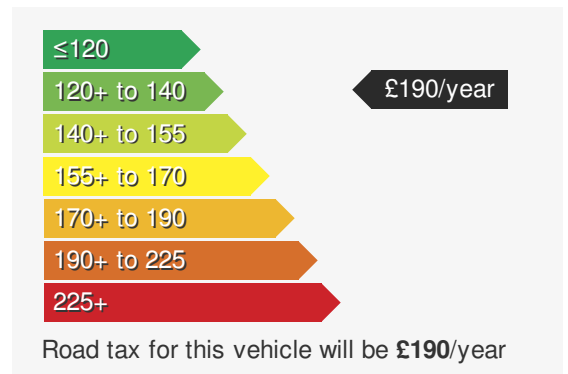

VEHICLE DETAILS

Date First Registered:	Dec 2023	Body Style:	Hatchback
Registration:	KM73VWB	Colour:	Indium Grey
Mileage:	4,308	Doors:	5
Fuel Type:	Diesel	MPG combined:	58
Transmission:	Manual	Insurance group:	23E

VEHICLE ROAD TAX

Every effort has been made to ensure the accuracy of the information above, however errors may occur. Do not rely entirely on this information but check with the dealership about items that may affect your decision to buy. Please disregard the mileage unless it is verified by an independent mileage search. The MPG figure above relates to a typical example of the model when new. This will vary according to the age, condition and mileage of the vehicle and should be used for comparison purposes only.