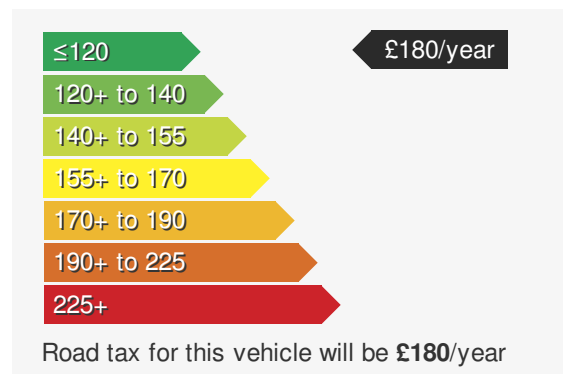

VEHICLE ROAD TAX

Every effort has been made to ensure the accuracy of the information above, however errors may occur. Do not rely entirely on this information but check with the dealership about items that may affect your decision to buy. Please disregard the mileage unless it is verified by an independent mileage search. The MPG figure above relates to a typical example of the model when new. This will vary according to the age, condition and mileage of the vehicle and should be used for comparison purposes only.