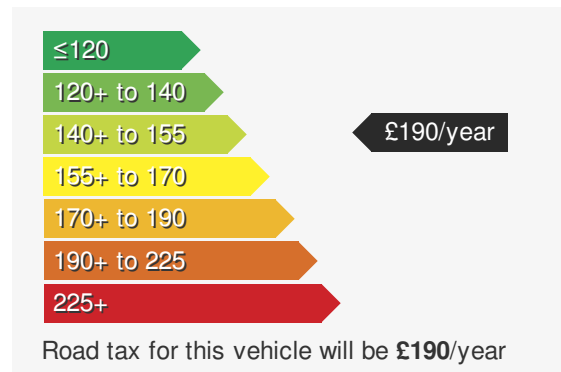

VEHICLE ROAD TAX

MORE INFORMATION

□ For more information scan this code into your mobile phone

Every effort has been made to ensure the accuracy of the information above, however errors may occur. Do not rely entirely on this information but check with the dealership about items that may affect your decision to buy. Please disregard the mileage unless it is verified by an independent mileage search. The MPG figure above relates to a typical example of the model when new. This will vary according to the age, condition and mileage of the vehicle and should be used for comparison purposes only.